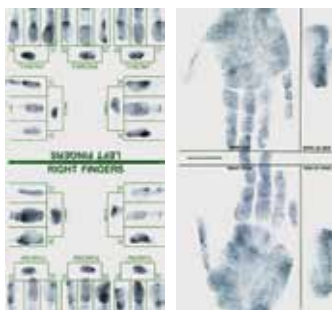

No. FC330 **Criminal Record Cards, 100 ea.**

Cards, Accessories & Fingerprint Taking Kits

Printover Tabs

Don't worry when making poor impressions if you have these tabs. They're opaque, adhesive-backed tabs that can cover impressions on standard cards so individuals can be reprinted.

No. FPT107R Printover Tabs, 100/roll

No. FPT108R Printover Tabs, 500/roll

No. FPT109 Printover Tabs, Individually Cut, 1000 ea.

Palm Print Cards

These 8" x 8" palm print cards are available in standard and diagonal format.

AP110 Standard Palm Print Cards, 100 ea.

AP112 Diagonal Palm Print Cards, 100 ea.

Major Case and Tip Print Cards

Use these cards on major cases involving robbery suspects, sexual assault, homicide, and burglary suspects. Latent prints at crime scenes often include finger tips, palms, or finger joints. This two-card system supplement standard 8" x 8" records with more detail. Cards are 8" x 16" and sold in sets of 50 each.