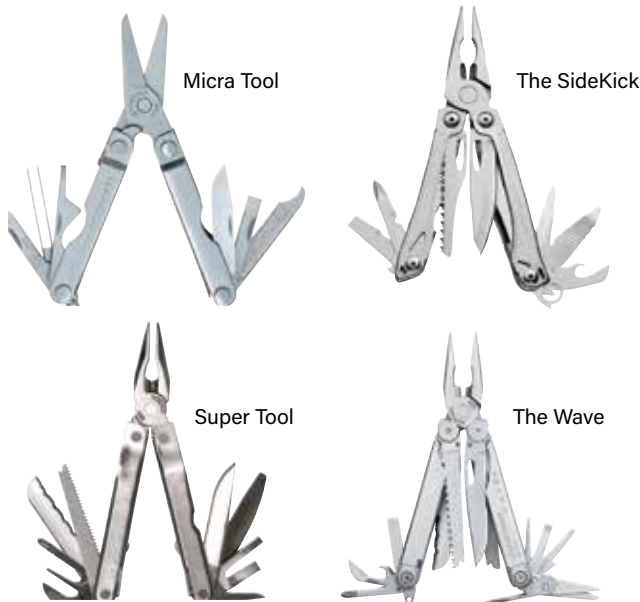

No. LM100	Micra Tool
No. LM200S	The SideKick
No. LM300	Super Tool
No. LM400	The Wave