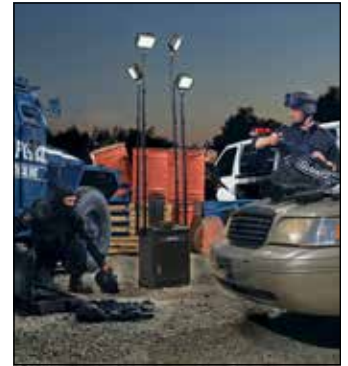

With four telescope masts up to six feet, four 360 degree light arrays, these four lights can give you a combined 24,000 lumens to light up any scene no matter how dark it is. Battery life depends on how you're using it but it has up to seven hours for peak time but with an Intelligent Control System, it calculates and displays current battery life so you can alter your usage. Available with wireless activation.