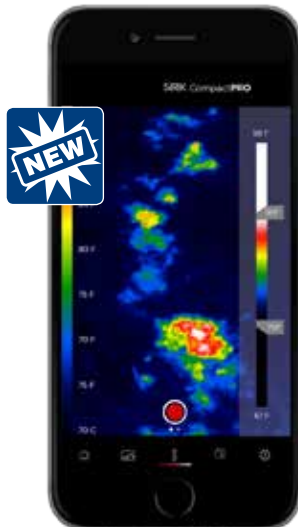

Features include:

- Adjustable emissivity and radiometric files
- Ability to focus your lens for quick identification
- Uses the power and display of your smartphone
- A detection distance of up to 1800 ft
- Possible unlimited storage through your phone
- A thermal sensor of 320 x 240

A <9 Hz version is available for applicable countries.

Available for top iPhone and Android models

No. STLQAAAX	CompactPRO, fast frame (for iPhone)
No. STLQAAA	CompactPRO, <9 Hz (for iPhone)
No. STUQAAAX	CompactPRO, fast frame (for Android)
No. STUQAAA	CompactPRO, <9 Hz (for Android)

Compact XR (Long Range)

With up to 1,800 ft of detection distance and a 20 degree field of view, you'll have an ideal device for outdoor applications. Additional features are a thermal sensor of 206 x 156.