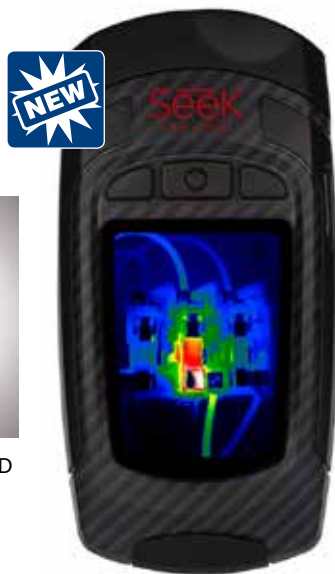

## Handheld Devices

The most advanced handheld thermal imaging cameras on the market today offer powerful detection in an easy to use, rugged package. Self-contained with high-performance thermal sensors, the Reveal handhelds are perfect if you do not want to connect a device to your phone. Each Reveal handheld imager also has a built-in 300 lumen LED flashlight.

### RevealPro

The RevealPRO is the most powerful and versatile handheld version with a range from 6 inches to 1,800 feet and the most powerful sensor.

#### Features include:

- Adjustable Emissivity and Radiometric Files
- Easily documents and saves thermal images directly to the 4GB internal hard drive or a MicroSD card
- A frame rate greater than 15 frames per second for a smooth image display while moving and scanning
- 32 degrees field of view
- Long-lasting rechargeable battery of up to 5 hours

A <9 Hz version is available for applicable countries.

Reveal Pro features a 300 lumen LED flashlight

- No. STRQAAAX**      **Reveal Pro (Fast Frame), >15 Hz frame rate**
- No. STRQAAA**      **Reveal Pro, <9 Hz frame rate**