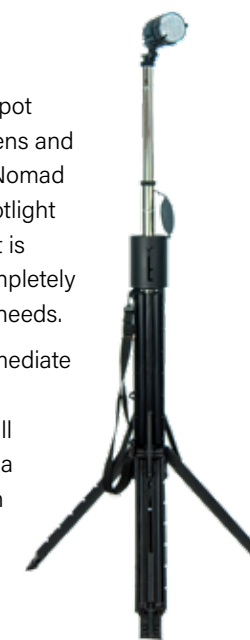

Nomad Prime Portable Area/Spotlight

Our most compact and versatile Area Spot light instantly provides up to 2,500 lumens and has battery life for up to 24 hours. The Nomad NOW converts from an area light to spotlight in seconds by sliding the diffuser lens. It is portable enough to go anywhere, is completely waterproof and adapts to your specific needs.

As a handheld lantern, it lights your immediate path. Rest it on a flat surface, hang it or mount it on a tripod (or the included wall mount) and you have a well-lit work area and two free hands. Multiple NOWs can be stacked to provide additional or multidirectional light.

Its rechargeable and cordless design means no noisy, heavy generator is needed. If you have external power, the NOW provides continuous light. First responders, industrial professionals and photographers around the globe rely on the NOW for lighting on the go.