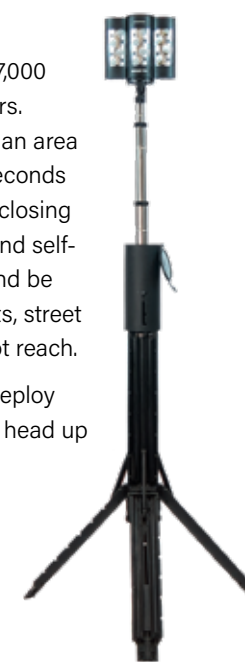

Nomad 360 Scene Light

This ultimate scene light provides up to 7,000 lumens and has battery life up to 24 hours. The adaptive Nomad 360 converts from an area light to spotlight to 360° scene light in seconds by sliding the diffuser lens and opening/closing the light head. It's portable, waterproof and self-contained design allows it to travel to (and be used in) places that standard scene lights, street lamps and vehicle mounted lights cannot reach.

In around 20 seconds, you'll be able to deploy the tripod legs and raise the telescoping head up over 8 ft tall to illuminate the work area.

It's rechargeable and cordless design means no noisy, heavy generator is needed. If you have external power, the 360 provides continuous light. The 360 is used at command posts, accident scenes, temporary shelters, checkpoints and job sites around the globe.

Versatile 3-in-1 Lighting